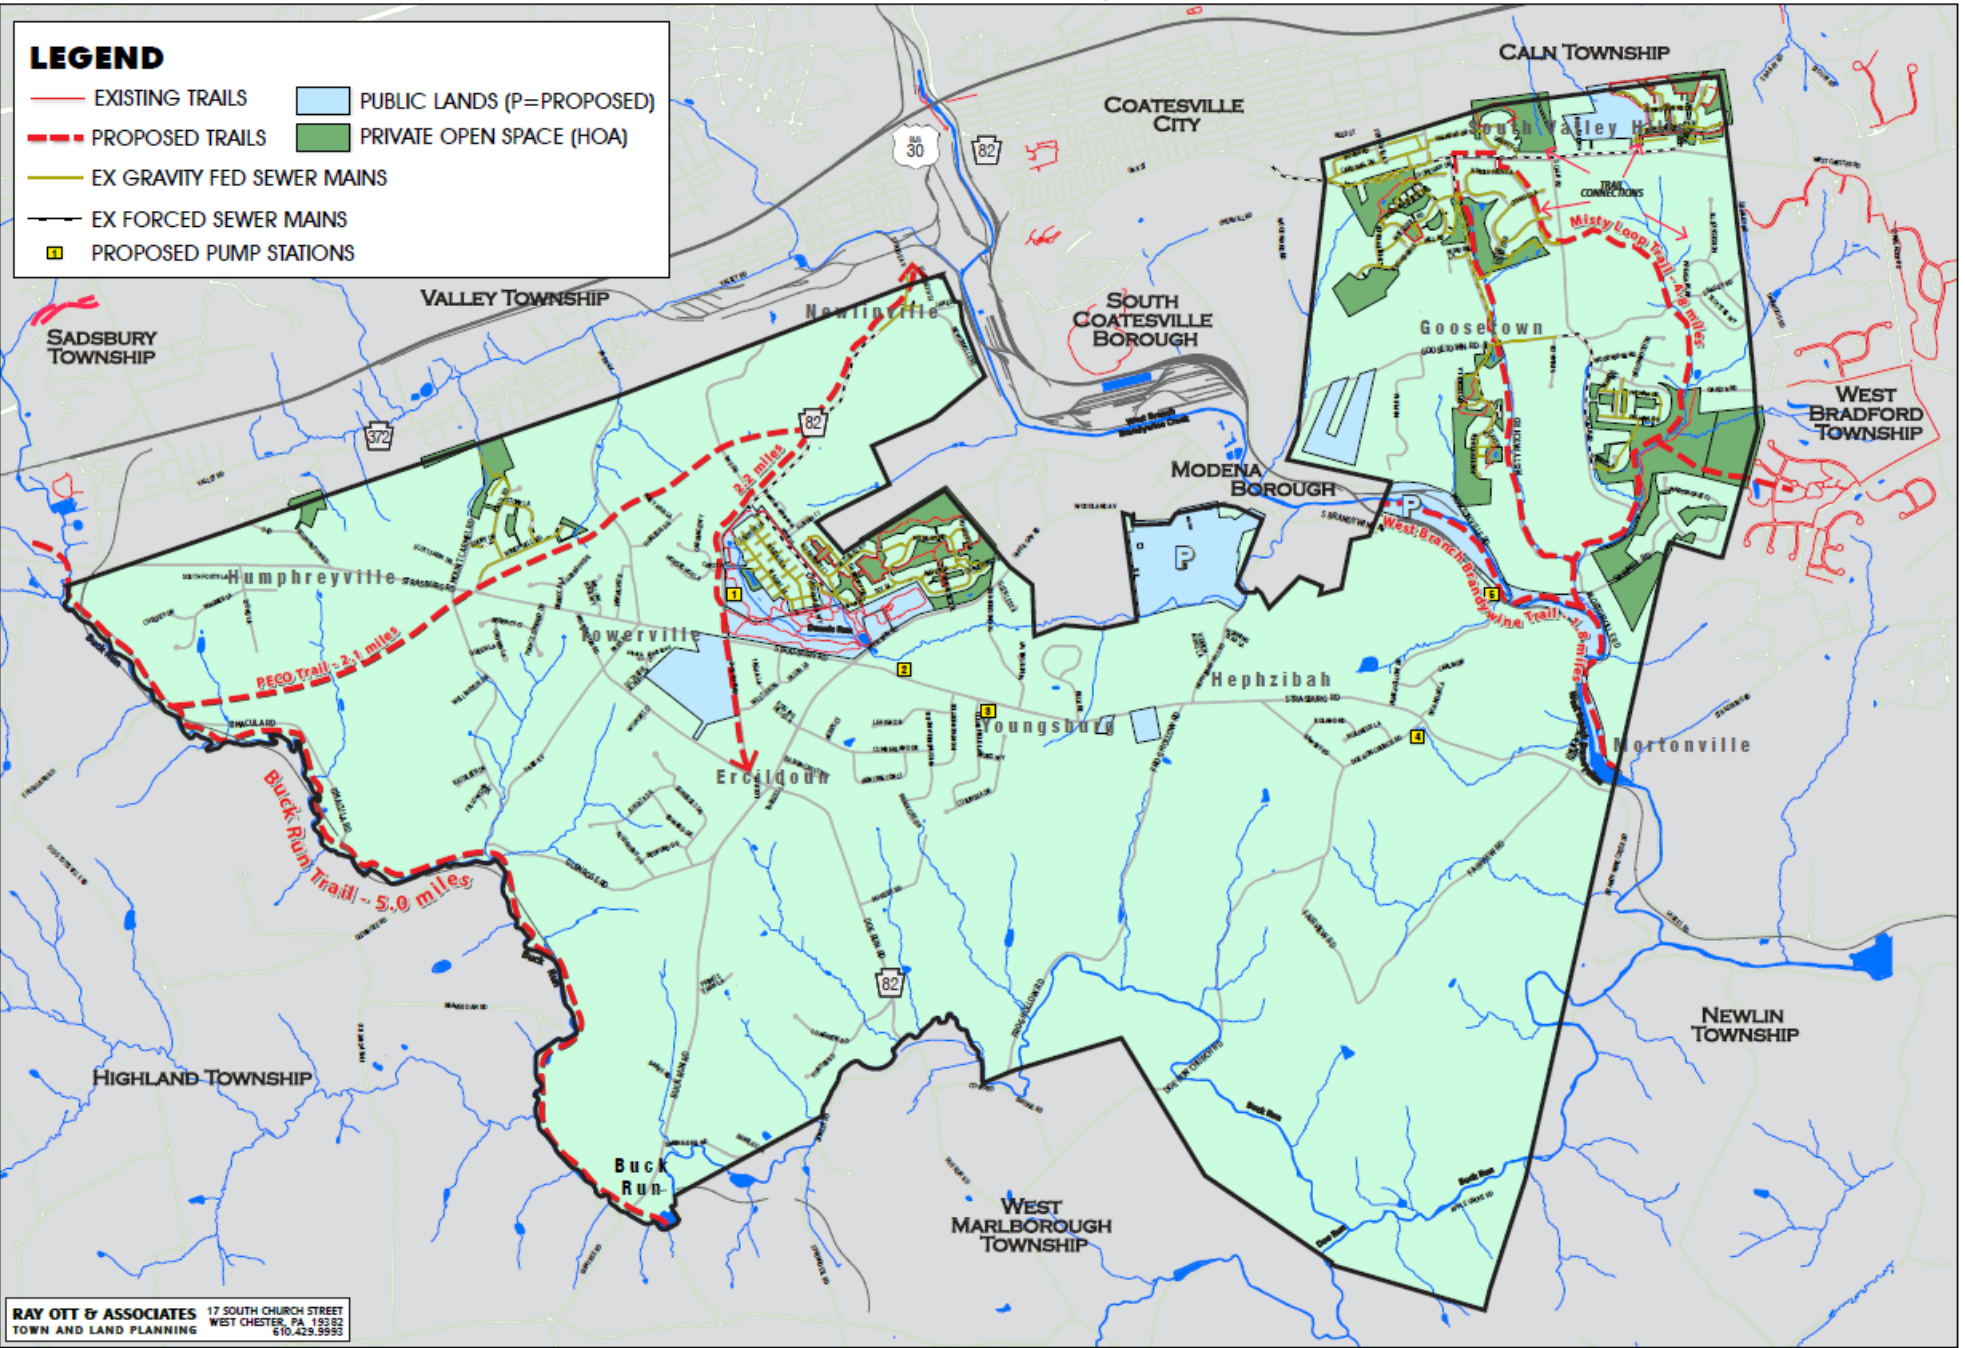

# DRAFT

## OFFICIAL MAP

JUNE, 2018

**EAST FALLOWFIELD TOWNSHIP**  
CHESTER COUNTY PENNSYLVANIA

**LEGEND**

- EXISTING TRAILS
- - - PROPOSED TRAILS
- EX GRAVITY FED SEWER MAINS
- EX FORCED SEWER MAINS
- PROPOSED PUMP STATIONS
- PUBLIC LANDS (P=PROPOSED)
- PRIVATE OPEN SPACE (HOA)